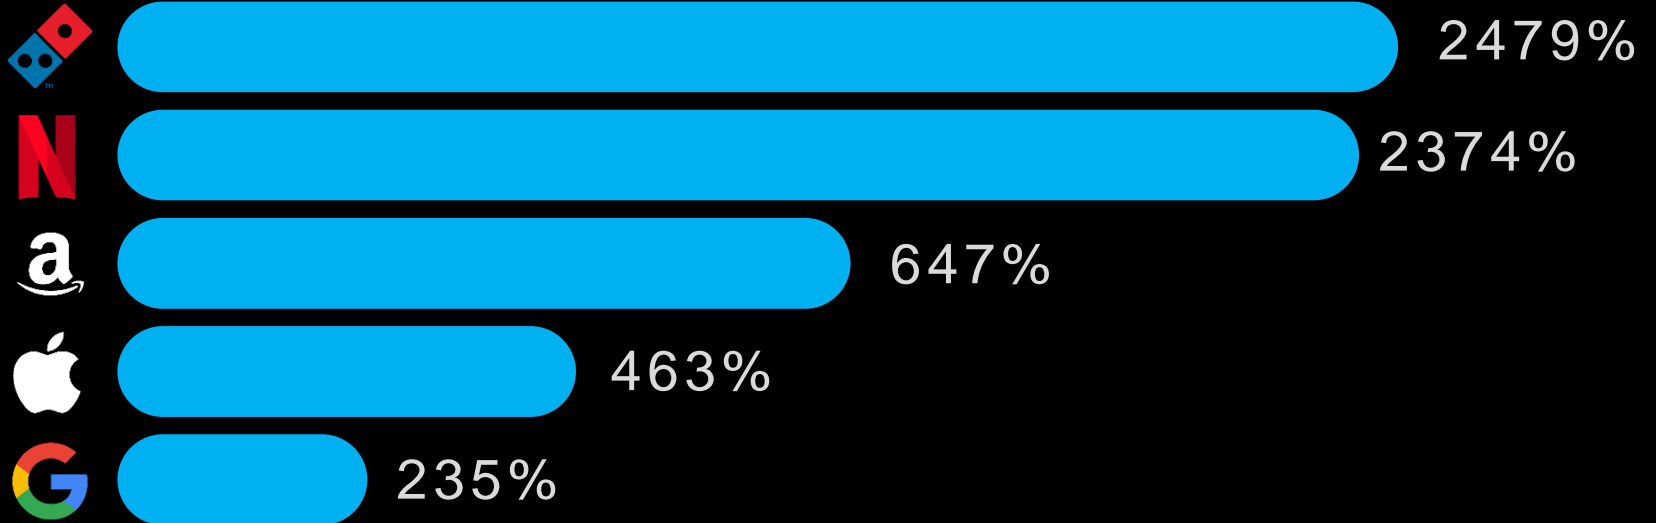

Which company below had the HIGHEST ACCUMULATED RETURNS since 2010?