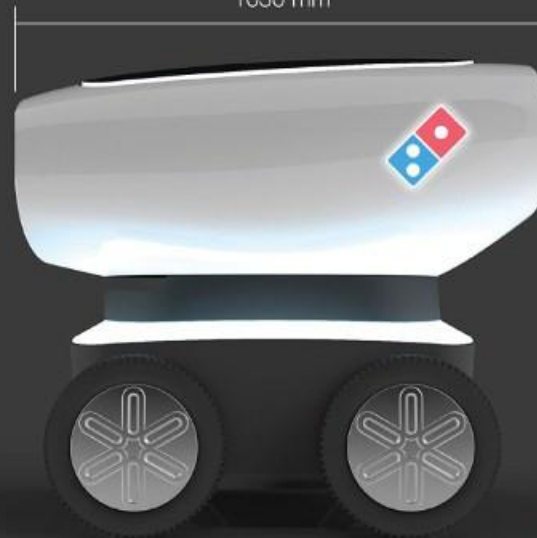

# Domino's Robotic Unit

740 mm

1030 mm

922 mm